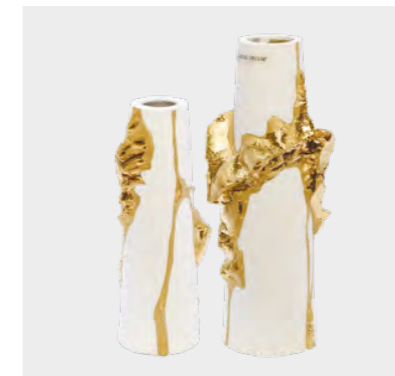

WHITE VASE WITH SILVER DECOR

Article: 18H2891-20
Material: Ceramic
Size: 18 * 9 * 20 cm

GLASS VASE BEIGE ON METAL STAND

Article: 71PN-3122
Material: Glass, metal
Size: 19 * 19 * 81 cm

CERAMIC VASE

Article: 55RV5244L
Material: Ceramic
Size: 15 * 15 * 40 cm

WHITE CERAMIC VASE

Article: 55RV5203M
Material: Ceramic
Size: 9 * 10 * 24 cm

DECORATIVE VASE «SERPENTE»

Article: 69-321001
Material: Glass, aluminium
Size: 16 * 18 * 32,5 cm

CERAMIC VASE

Article: 55RD4283S
Material: Ceramic, metal, acrylic
Size: 8 * 23 * 33 cm