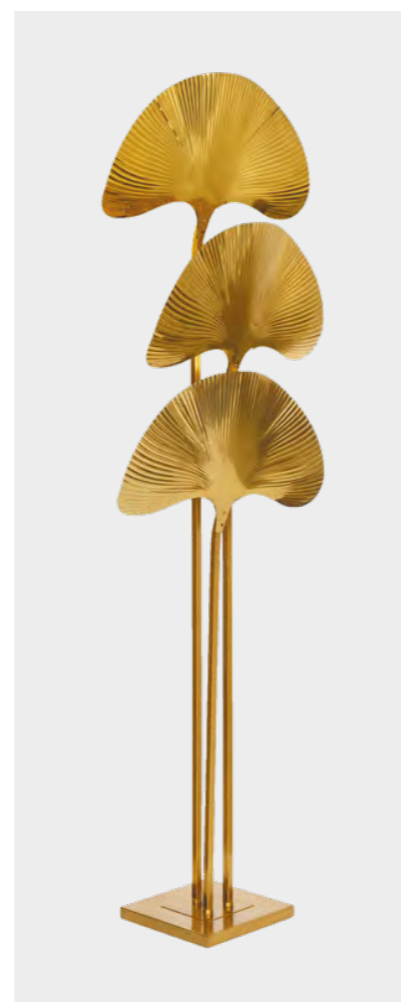

FLOOR LAMP "GINKGO"
Article (item): K2KM1125F-3
Materials: Metal
Size: 26 * 55 * 183 cm