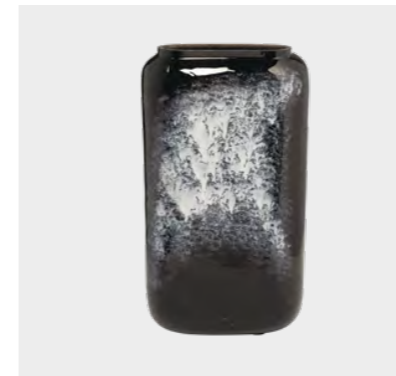

VASE WITH GOLDEN PATTERN

Article: 18H2861-20
Material: Ceramic
Size: 15 * 15 * 20 cm

Article: 18H2859-20
Material: Ceramic
Size: 15 * 15 * 35 cm

GLASS VASE BLACK-GREY COLOR

Article: 71PN-5187
Material: Glass
Size: 19 * 19 * 29 cm