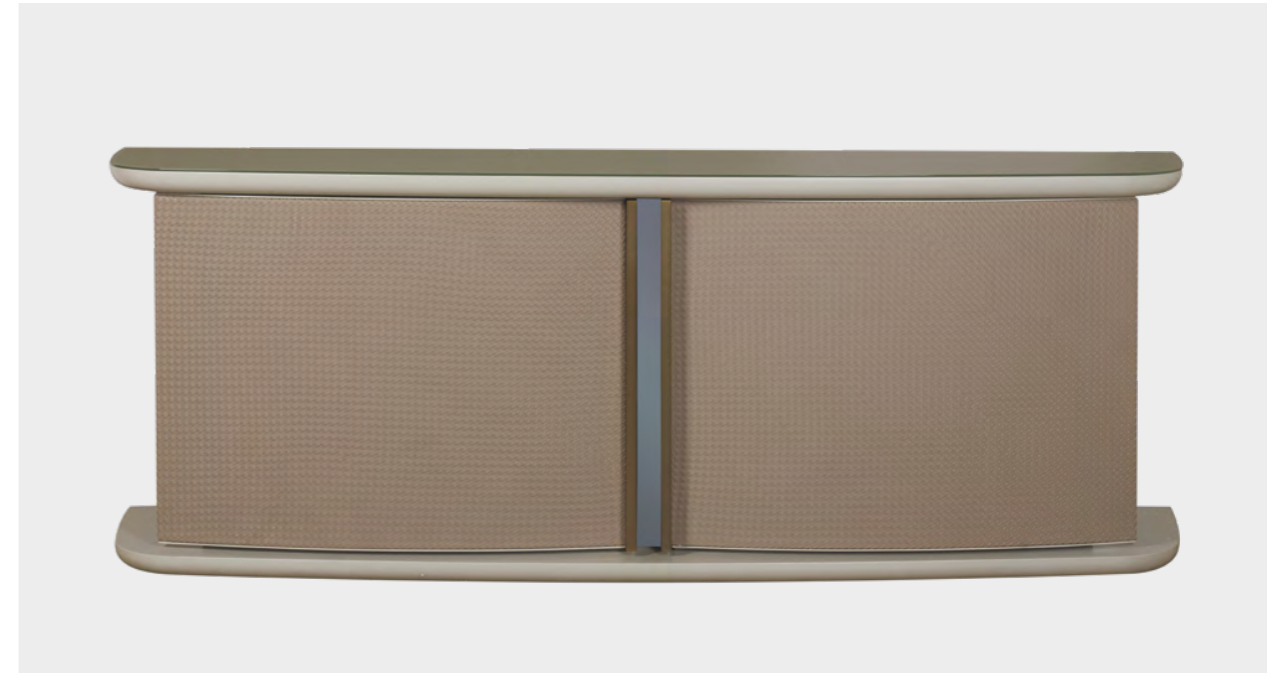

Materials: MDF, chipboard, metal, solid wood

Size: 160 * 40 * 90 cm

Designer chest in Art Deco style is exclusive model created by Garda Decor design studio. Beige matte facade is decorated with volumetric arcuate decor and wide embossed gold-colored handles (matte gold). Four drawers are perfect for bed linen, clothes and other household items. Thin legs give lightness and elegance to the design of this chest. This chest could make the interior of bedroom or living room more harmonious.

BLACK CHEST WITH DRAWERS

Article (item): 151SV-00001
Materials: MDF, chipboard, solid wood, metal
Size: 160 * 40 * 90 cm

Black matte facade is decorated with volumetric arcuate decor and wide embossed gold-colored handles (matte gold). Four drawers are perfect for bed linen, clothes and other household items. Thin legs give lightness and elegance to the design of this chest.

CHEST BEL AIR

Article (item): 58DB-CH19263
Materials: MDF, mirror, glass, stainless steel, faux leather
Size: 220 * 50 * 79 cm

The doors are upholstered in woven eco-leather, the MDF table top is protected by tempered glass. There are no sharp corners, all lines are rounded. Materials and components of this chest makes its look very elegant. The silky sheen of hand-sanded brass, woven ecru-colored eco-leather, light gray matte lacquer, glass and tinted mirror inserts give the feeling of lightness and good taste.

Racks

**RACK «SEMI-SPHERE»
TRANSPARENT GLASS/ CHROME**

Article (item): KFG087
Materials: Glass, stainless steel
Size: 71 * 48 * 202 cm

Polished steel frame completed with three shelves made of transparent tempered glass. Sail shaped rack, looks beautifully placed alone or in pare with the same rack. Vases, statuettes, books and sport cups will have a decent frame. The rack looks expensive, fashioned and elegant. It is a favorite interior item of many modern designers, who prefer open shelves and racks as an alternative to traditional glass cases or closets.