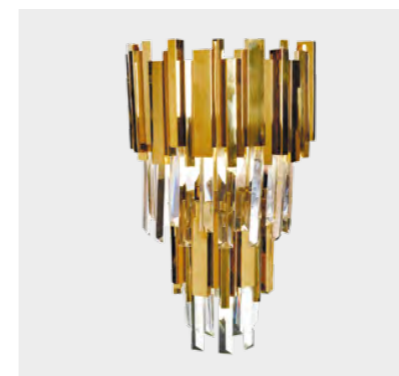

SCONCE (GOLD COLOR)
Article (item): 62GDM-81008
Materials: Stainless steel, glass
Size: 27 * 17 * 54 cm