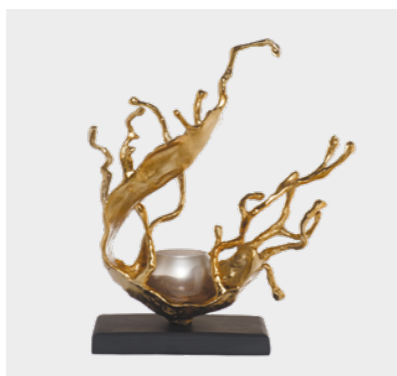

METAL CANDLEHOLDER

Materials: Glass, metal
Size: 11 * 11 * 46 cm