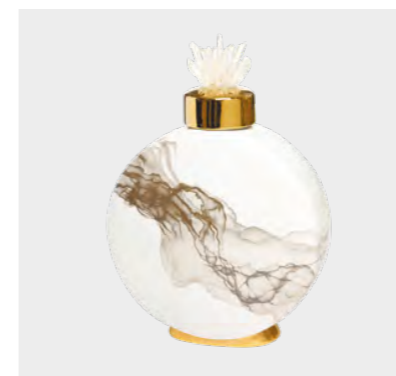

WHITE VASE WITH SILVER DECOR

Article: 18H2891-20
Material: Ceramic
Size: 18 * 9 * 20 cm

GLASS VASE BEIGE ON METAL STAND

Article: 71PN-3122
Material: Glass, metal
Size: 19 * 19 * 81 cm

CERAMIC VASE

Article: 55RV5244L
Material: Ceramic
Size: 15 * 15 * 40 cm

WHITE CERAMIC VASE

Article: 55RV5203M
Material: Ceramic
Size: 9 * 10 * 24 cm

DECORATIVE VASE «SERPENTE»

Article: 69-321001
Material: Glass, aluminium
Size: 16 * 18 * 32,5 cm

CERAMIC VASE

Article: 55RD4283S
Material: Ceramic, metal, acrylic
Size: 8 * 23 * 33 cm