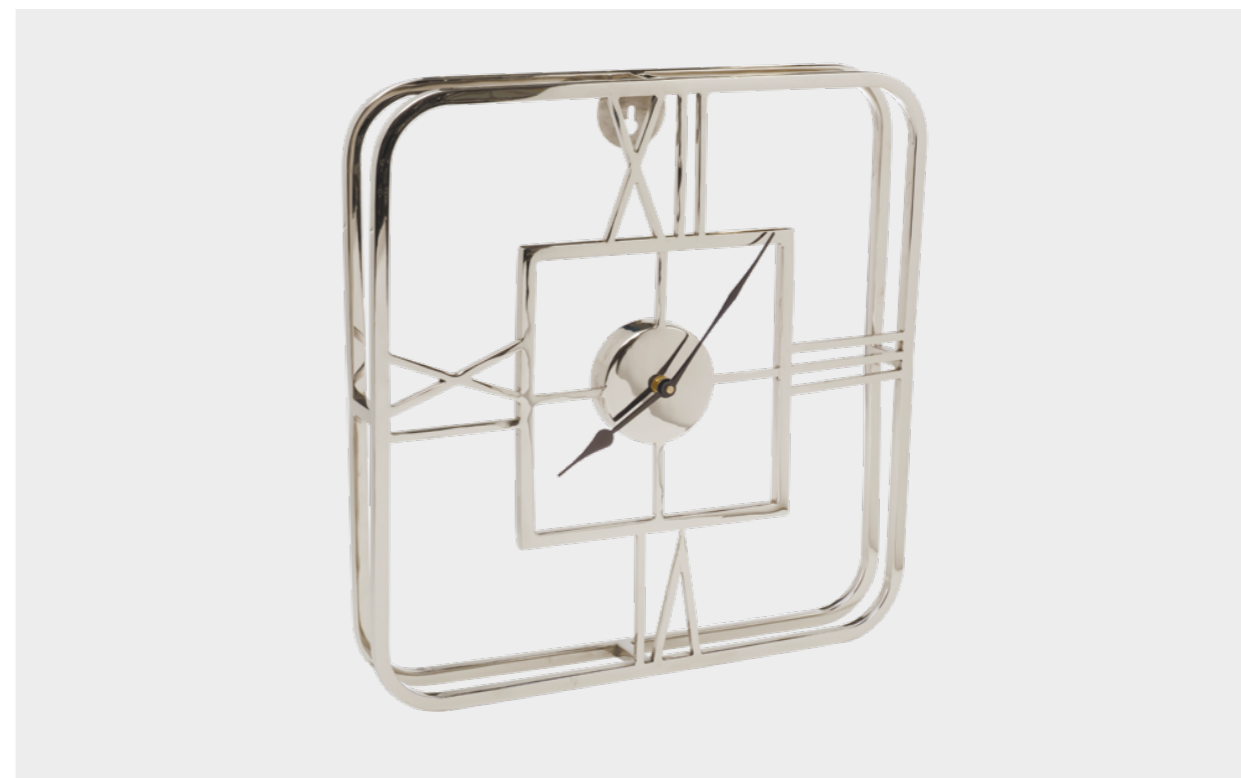

Wall clocks

ROUND WALL CLOCK

Article: 79MAL-5761-76N
Material: Stainless steel
Size: 76 * 76 cm

ROUND WALL CLOCK GOLD COLOR

Article: 79MAL-5476-40G
Material: Glass, stainless steel
Size: 40 * 40 cm

WALL CLOCK WITH MIRROR BAR

Article: 79MAL-5821-61G
Material: Mirror, stainless steel
Size: 46 * 46 cm

MIRROR WALL CLOCK

Article: 79MAL-5767
Material: Mirror, stainless steel
Size: 51 * 51 cm

ROUND WALL CLOCK GOLD COLOR

Article: 79MAL-5846-51G
Material: Glass, stainless steel
Size: 51 * 51 cm

METAL WALL CLOCK CHROME COLOR

Article: 94PR-22354
Material: Stainless steel
Size: 40 * 40 cm

Statuettes

STATUETTE «ANTIC MALE BUST» BLACK

Article: D3524

Material: Polyresin

Size: 24 * 14 * 35 cm

STATUETTE «WISDOM»

Article: E1192

Material: Polyresin

Size: 23 * 20 * 41 cm

STATUETTE «GAME»

Article: 55RD4408

Material: Glass, metal, marble

Size: 18 * 11 * 25 cm

STATUETTE «ANTIC BUST»