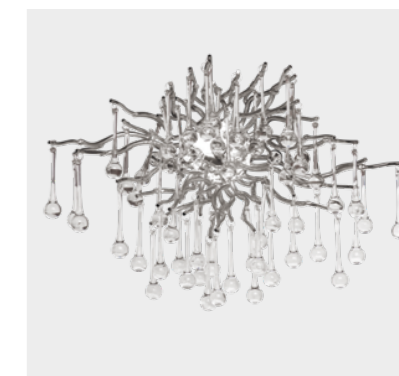

SCONCE "TEARDROPS" (SILVER COLOR)
Article (item): 86-8015/3S
Materials: Glass, metal
Size: 50 * 40 cm