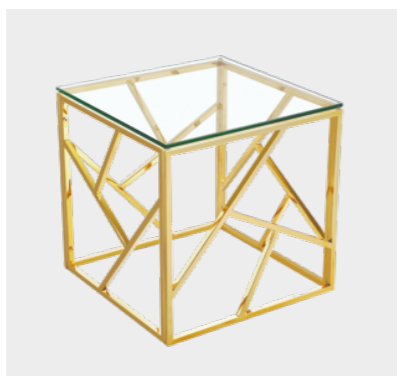

Coffee tables

CENTER TABLE

Article: 47ED-CT062GOLD

Materials: Tempered glass,
stainless steel

Size: 90 * 90 * 45 cm

The presented coffee table with grey glass top accentuates the style of the modern interior. The golden coffee table is like a personal sun in the room. It adds warmth, comfort, and at the same time sophistication and luxury.

COFFEE TABLE SET (2 PCS)

Article: 57EL-ET101B
Materials: Artificial marble (stone with resin coating), stainless steel
Size: 60 * 60 * 63, 47 * 47 * 55 cm

COFFEE TABLE

Article: GY-ET2051214GOLD
Materials: Tempered glass, stainless steel
Size: 50 * 50 * 50 cm

COFFEE TABLE

Article: 30B-871 BL
Materials: Glass with marble coating, painted steel
Size: 55 * 55 * 60 cm

A black coffee table with two round levels looks great in the interior of Art Deco, shabby chic, modern classics. It combines high functionality, practicality and elegance. The simple laconic shape and compact dimensions of the design allow you to use a coffee table with a shelf in a room of any size and purpose. The special chic of the furniture is given by the luster of tempered glass with black marble pattern and gold tips on thin legs.