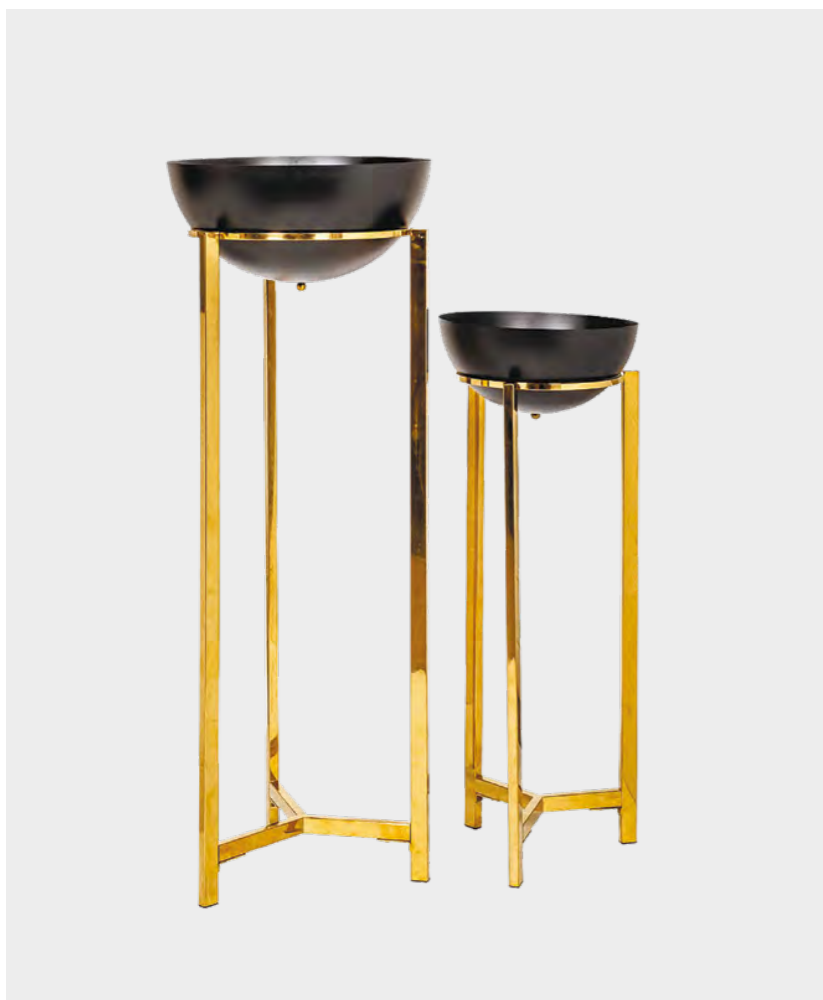

Article: ZSC899-24
Material: Polyresin, pearl cover
Size: 35 * 35 * 58 cm

SILVER POT

Article: ZSC1410-26
Material: Polyresin
Size: 32 * 32 * 67 cm

GOLDEN POT

Article: ZSC845-26
Material: Polyresin
Size: 32 * 32 * 65 cm

WHITE POT WITH SILVER LINES

Article: ZSC872-27WH
Material: Polyresin
Size: 30 * 30 * 69 cm

SET OF 2 METAL POTS ON STAND

Article: 57EL-FP03
Material: Metal
Size: 30 * 30 * 84, 38 * 38 * 108 cm

POT ON STAND