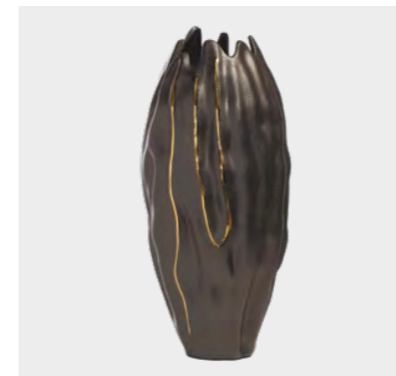

VASE WITH GOLDEN PATTERN

Article: 18H2861-20
Material: Ceramic
Size: 15 * 15 * 20 cm

Article: 18H2859-20
Material: Ceramic
Size: 15 * 15 * 35 cm

GLASS VASE BLACK-GREY COLOR

Article: 71PN-5187
Material: Glass
Size: 19 * 19 * 29 cm

WHITE VASE WITH SILVER DECOR

Article: 18H2891-20
Material: Ceramic
Size: 18 * 9 * 20 cm

GLASS VASE BEIGE ON METAL STAND

Article: 71PN-3122
Material: Glass, metal
Size: 19 * 19 * 81 cm

CERAMIC VASE

Article: 55RV5244L
Material: Ceramic
Size: 15 * 15 * 40 cm