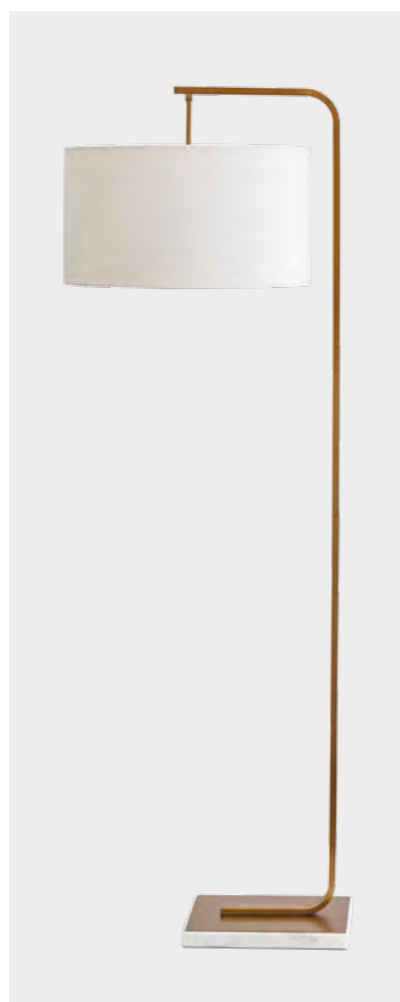

TABLE LAMP "MEDUSA" WITH GLASS ELEMENTS (WHITE SHADE)
Article (item): K2KR0700T-1
Materials: Metal, glass, fabric, marble
Size: 43 * 43 * 88 cm

SCONCE (GOLD COLOR)
Article (item): 62GDM-81008
Materials: Stainless steel, glass
Size: 27 * 17 * 54 cm

GLASS SCONCE (BRASS)
Article (item): 92EL-YG59025
Materials: Glass, brass
Size: 11 * 20 * 54 cm

SCONCE "TEARDROPS" (SILVER COLOR)
Article (item): 86-8015/3S
Materials: Glass, metal
Size: 50 * 40 cm

FLOOR LAMP WITH MARBLE DECORATIVE TABLE
Article (item): 22-88338FL
Materials: Metal, marble, fabric
Size: 38 * 38 * 150 cm