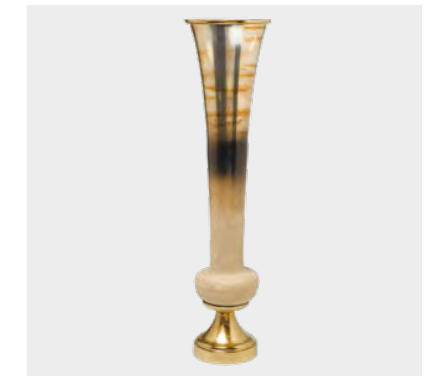

VASE WITH GOLDEN PATTERN

Article: 18H2861-20
Material: Ceramic
Size: 15 * 15 * 20 cm

Article: 18H2859-20
Material: Ceramic
Size: 15 * 15 * 35 cm

GLASS VASE BLACK-GREY COLOR

Article: 71PN-5187
Material: Glass
Size: 19 * 19 * 29 cm

WHITE VASE WITH SILVER DECOR

Article: 18H2891-20
Material: Ceramic
Size: 18 * 9 * 20 cm

GLASS VASE BEIGE ON METAL STAND

Article: 71PN-3122
Material: Glass, metal
Size: 19 * 19 * 81 cm

CERAMIC VASE

Article: 55RV5244L
Material: Ceramic
Size: 15 * 15 * 40 cm

WHITE CERAMIC VASE

Article: 55RV5203M
Material: Ceramic
Size: 9 * 10 * 24 cm

DECORATIVE VASE «SERPENTE»

Article: 69-321001
Material: Glass, aluminium
Size: 16 * 18 * 32,5 cm

CERAMIC VASE

Article: 55RD4283S
Material: Ceramic, metal, acrylic
Size: 8 * 23 * 33 cm