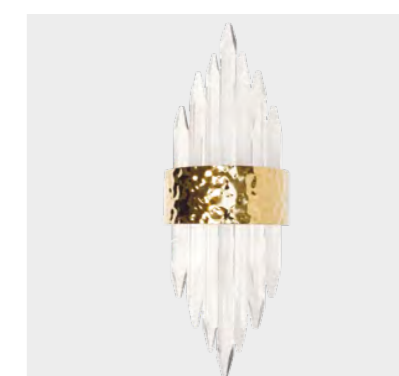

SCONCE CLEAR GLASS/GOLD COLOR
Article (item): 62GDW-920-500
Materials: Glass, metal
Size: 13 * 18 * 50 cm